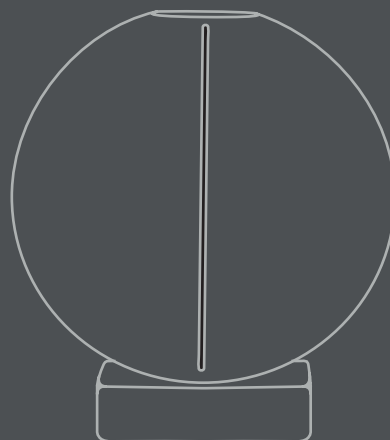

The hand glazed ceramic collection may vary slightly in terms of colour and it is not 100% waterproof.

Designed by Kristian Sofus Hansen & Tommy Hyldahl.

Product no: 111220

Type: Vase - Indoor

Colour: Coffee

Material: Ceramic

Care instructions:

Use a soft dry cloth to clean the product.

Do not use household cleaners.

Not waterproof

Dimensions: L32 / W7 / H34 CM

Country of origin: CN

Product weight: 2,00 Kg

16,5 CM

34 CM